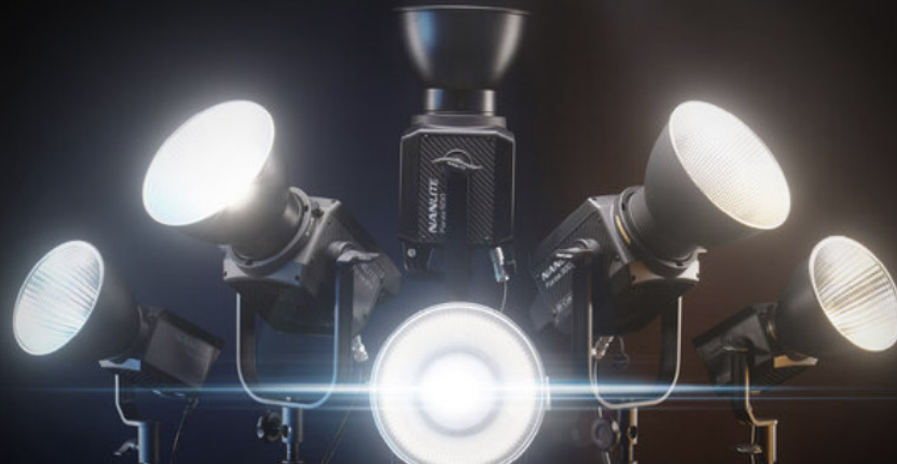

FORZA COLLECTION

Where Power & Portability Meet

The Forza Collection from Nanlite is a family of monolight style LEDs with remarkably bright and consistent light output designed to eliminate the difficulties of traveling to locations with large, cumbersome lights.